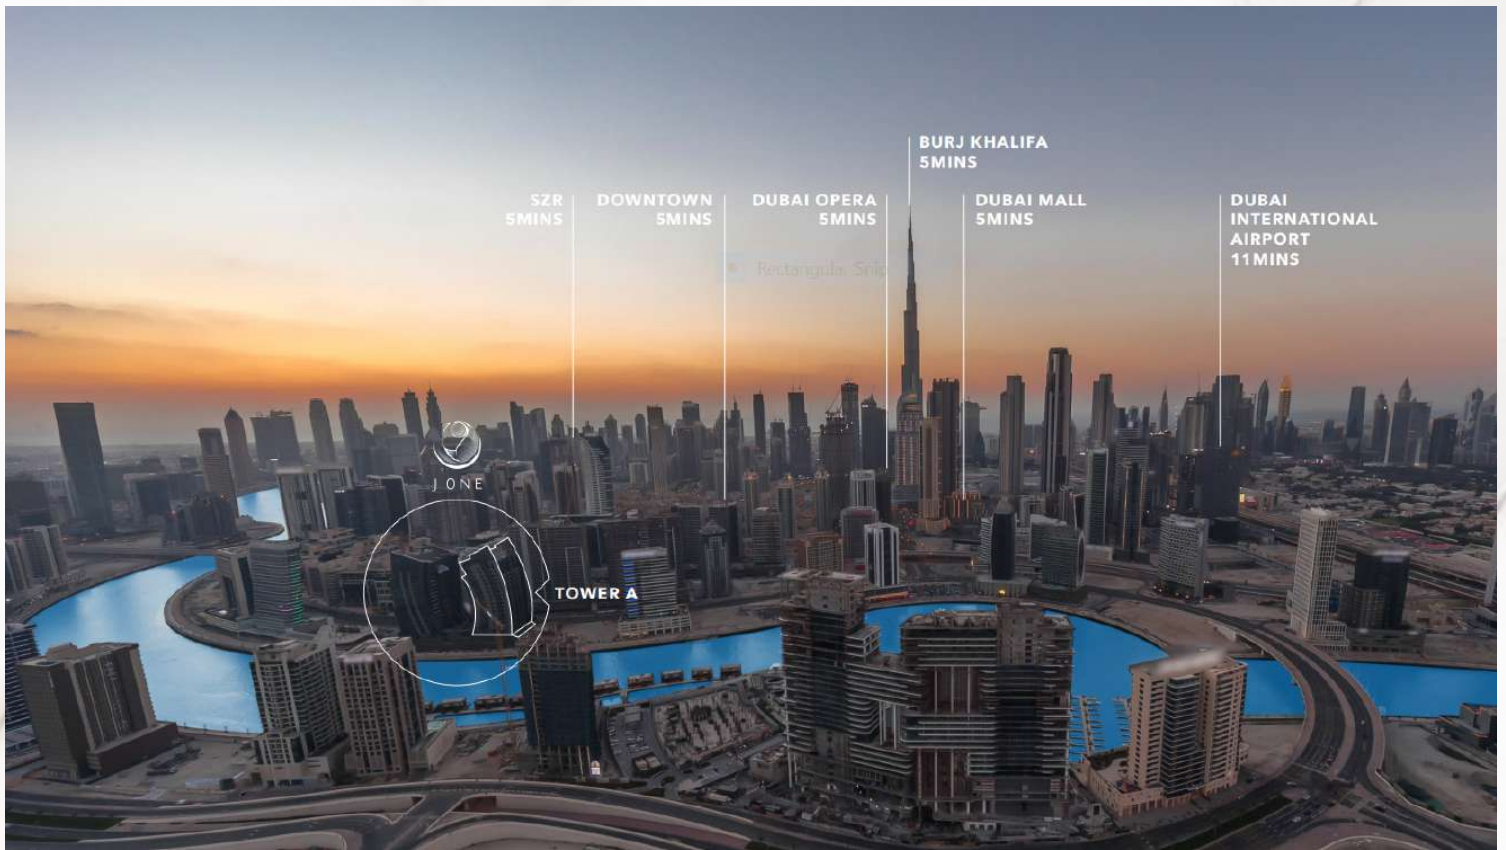

J ONE TOWER INTERIOR

J One Tower interiors is influenced by the Dubai culture and heritage. It is crafted using the latest finishes, and high-quality materials. High-end materials and designer furniture that range from natural stones, rich timbers to elegant chandeliers, and fine fabrics are combined properly to create beautiful interiors. The use of special glass, wood, marble, stainless steel, high-finished ceilings and custom-made carpets complements the uniqueness of J One's interior.

Studio from 566 Sqft
1BR from 880 Sqft
2BR from 1274 Sqft

- –Very high annual rental returns above 200k for 1beds
- –Short term let possible (1000 Aed nightly)